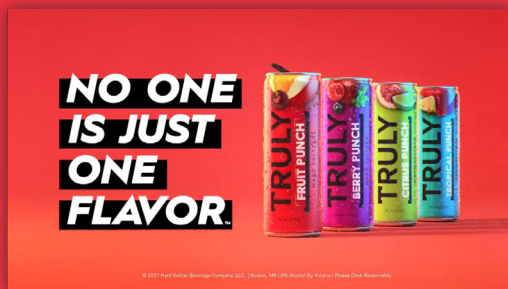

TRULY PUNCH

HARD SELTZER

FOR THE FLAVOURFUL!

WHAT'S INSIDE?

This SKU provides an explosion of fruit flavour while still having the light, crisp, and refreshing finish that Truly is known for.

FOUR BOLD & FRUITY FLAVOURS:

- Fruit Punch x 3
- Berry Punch x 3
- Tropical Punch x 3
- Citrus Punch x 3

WHY TRULY PUNCH MIX PACK?

- Truly is the #2 Hard Seltzer in Manitoba.
- In Manitoba, Truly grew +375% YOY.
- 73% of participants who tried Truly Punch enjoyed the mix pack.
- Truly Punch Mix Pack is the #1 growth driving Hard Seltzer SKU in the US

MEDIA SUPPORT:

- $200K in National Media Campaign Spend

DIGITAL MEDIA